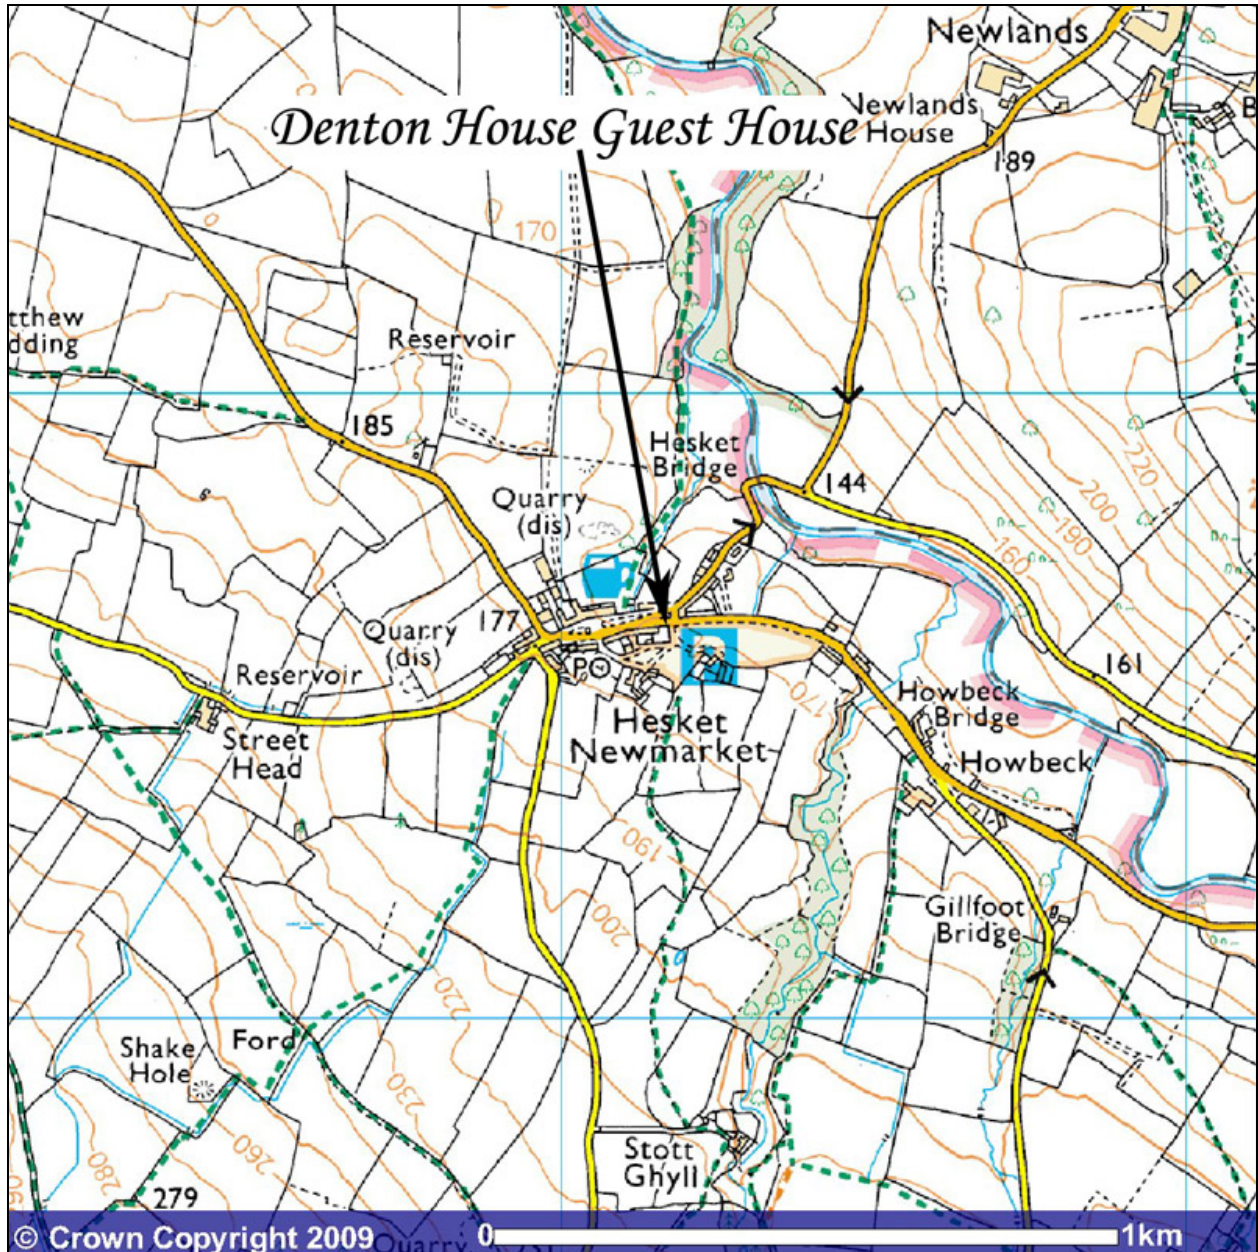

Denton House
Bed & Breakfast
Hesket Newmarket

www.dentonhouseguesthouse.co.uk

Denton House Guest House, Hesket Newmarket, nr Caldbeck, Cumbria, CA7 8JG

Tel: 016974 78415

E-Mail: info@dentonhouseguesthouse.co.uk